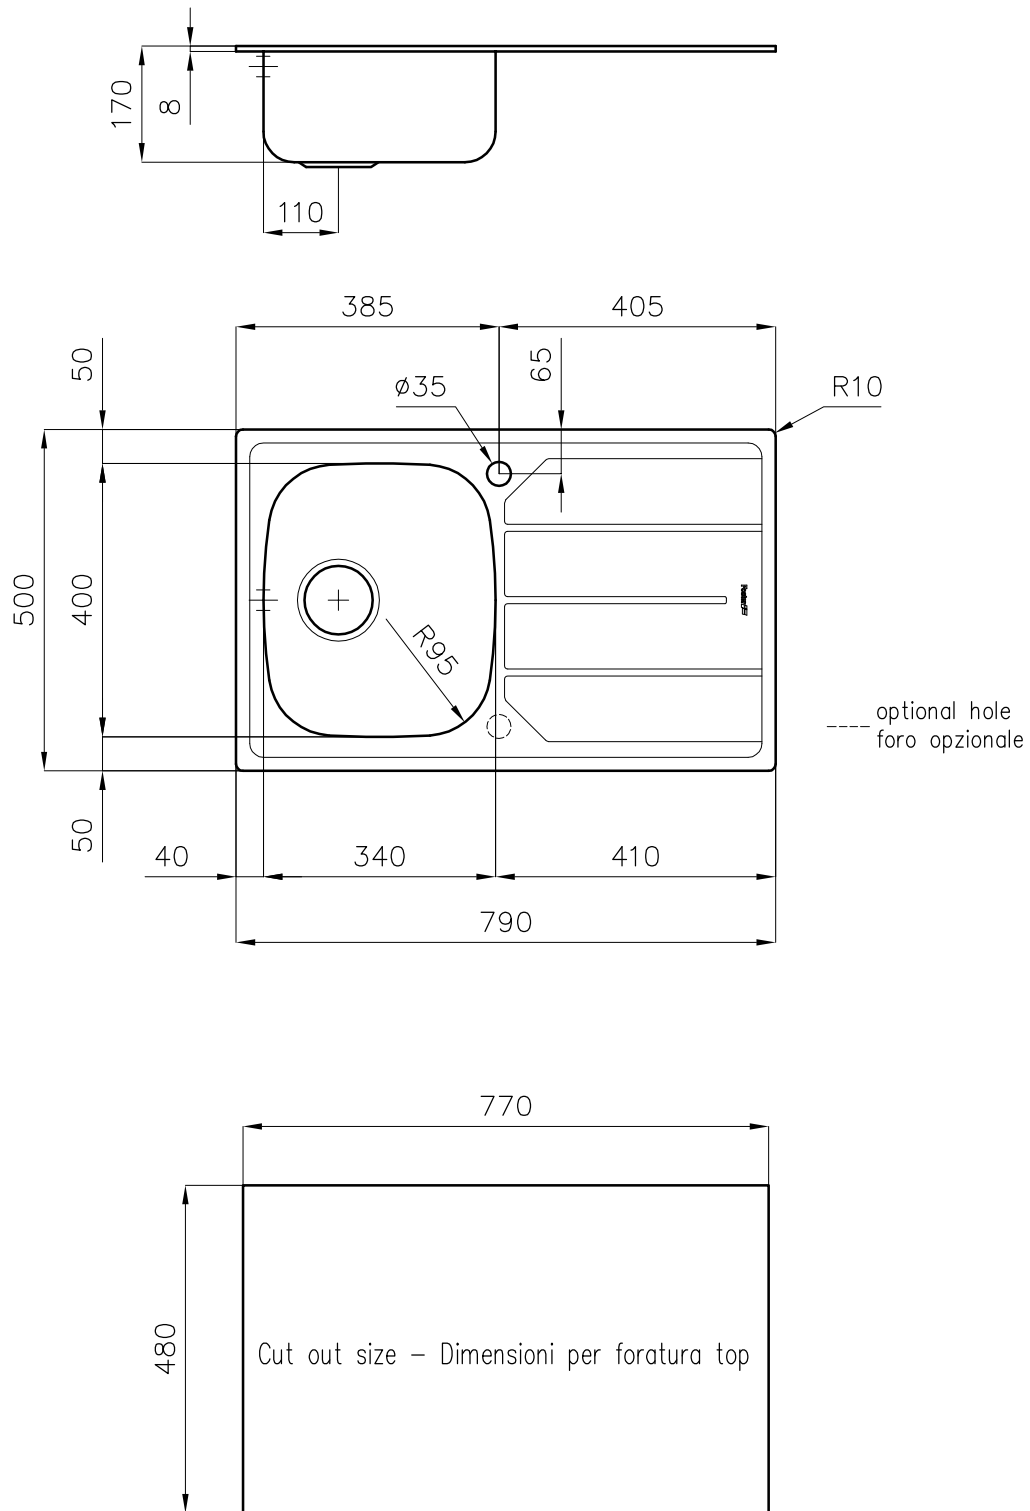

Gaskets	Removable
Approval certificates	CE + IMQ
Plug type	Schuko
	DISPLAY
Lock function	No
Adjustable temperature	Fridge
Control Panel	mechanical thermostat with led
Position of the control panel	Internal control panel
Open door indicator - refrigerator	-
Super Cooling function	No
Super Freezing function	No
Smart Cool function	No
Holiday function	No
	EASTHETICS
Colour	Whiteo
Hinge	On the right
Ice maker	No
Refrigerator compartment internal fan	No
Light	Standard
Shelves material	Glass
Number of adjustable shelves in the refrigerator compartment	3
Drawers in the freezer	0
Handles	-
Door small balconies finish	-
Reversible door	Si
Telescopic guides	-
Shelves for bottles	No
Total small balconies	2
Material/colour small banconies of the counter door	Transparent

Shelf finishes	White profile
Bottle holder	-
Drawers for fruit and vegetable	2
Small bowls for eggs	1 transparent
Space for ice	1 transparent

**PERFORMANCE AND
CONSUMPTION**

Climatic class	-
Class of energy efficiency	A+
Fridge, gross volume (l) lorda del	
Freezer, gross volume (l)	
Frosting class	4
Total net volume (l)	111
Energy consumption (kWh)	0,474
Noise dB(A)	40
Annual energy consumption (Kwh)	173
Fridge: net volume (l)	95
Freezer: net volume (l) ****	16
Volume, frosting (kg)	2
Storage autonomy without electricity (h)	10

DIMENSIONS

Depth (mm)	550
Gross weight (kg)	35,5
Net weight (kg)	32
Width (mm)	596
Height (mm)	820

- * = 0 Reversibile – Reversible
- * = 1 Vasca a destra – Right bowl
- * = 2 Vasca a sinistra – Left bowl

sink thickness/spessore acciaio 0.7